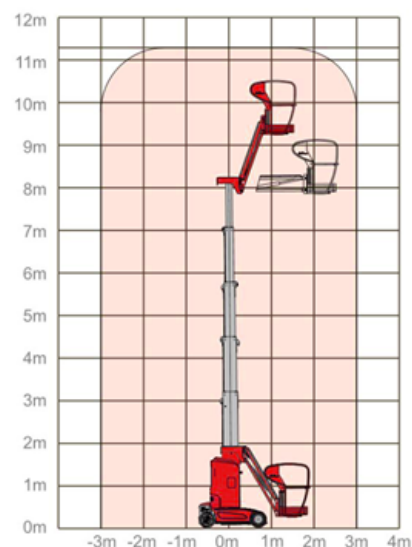

Arbeitsdiagramm

Technische Änderungen / Verbesserungen sind vorbehalten.

Platformers Business

PB Liftechnik GmbH | Gewerbegebiet Gassenäcker | 89429 Oberbechingen

Telefon: +49 (0) 90 77 - 95 00 - 0 | Telefax: +49 (0) 90 77 - 95 00 - 40

E-Mail: info@pblift.de | Website: pblift.de